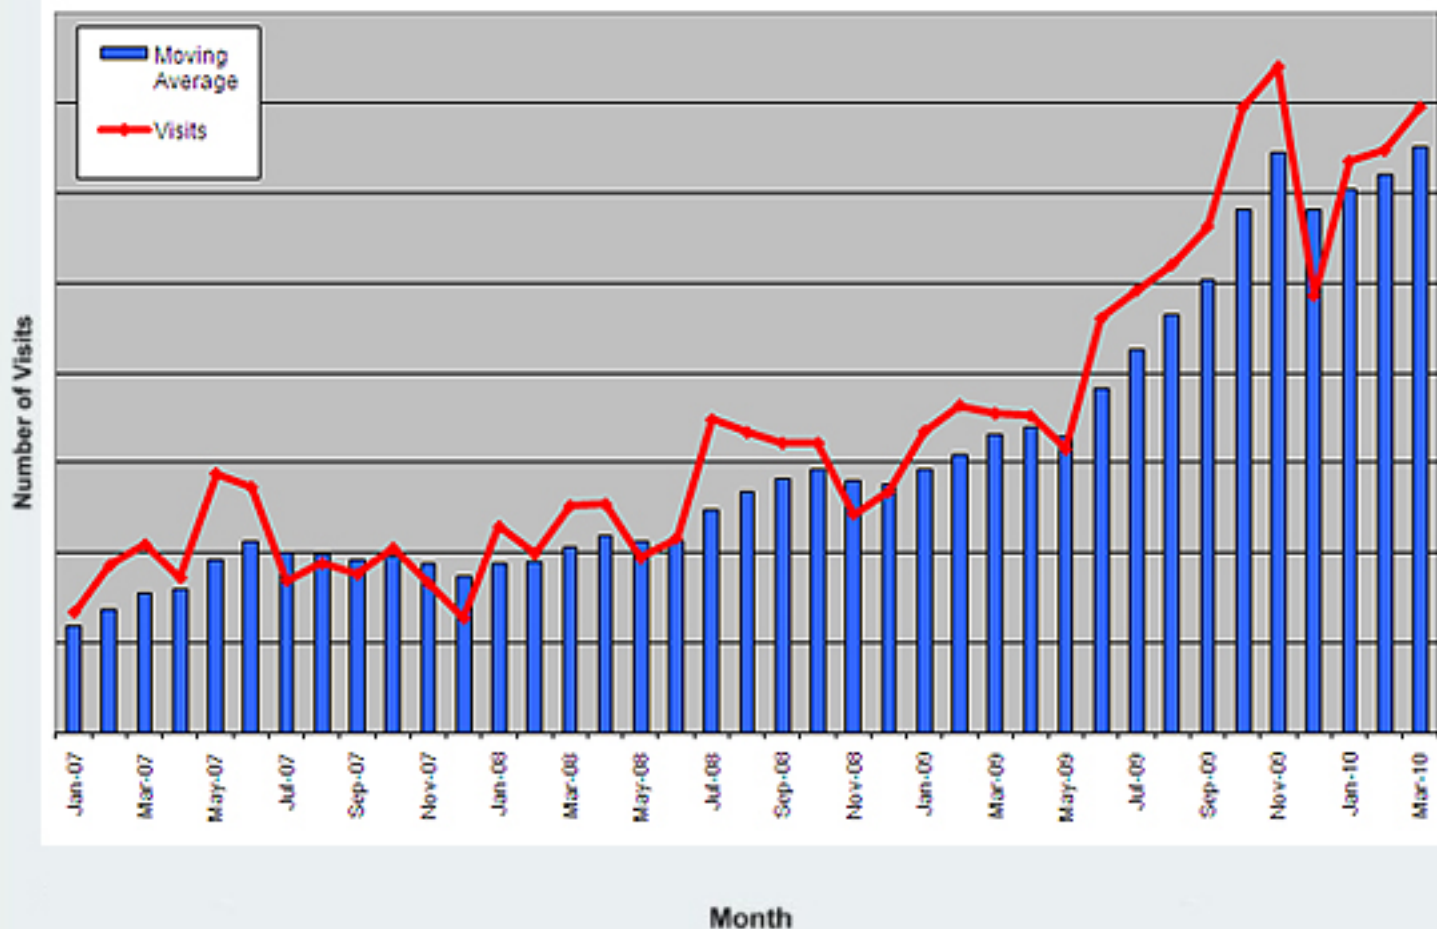

Product website visits

The chart below plots the number of visits to the product website over time. As you can see we are going from strength to strength as more and more companies realise the potential savings and benefits of using our software.

Visit the website for your free trial and find out how logixcentral can work for you.

USER Visits per month : UK only

Come back next month to view the updated version of this chart!

For more information visit
www.logixcentral.com